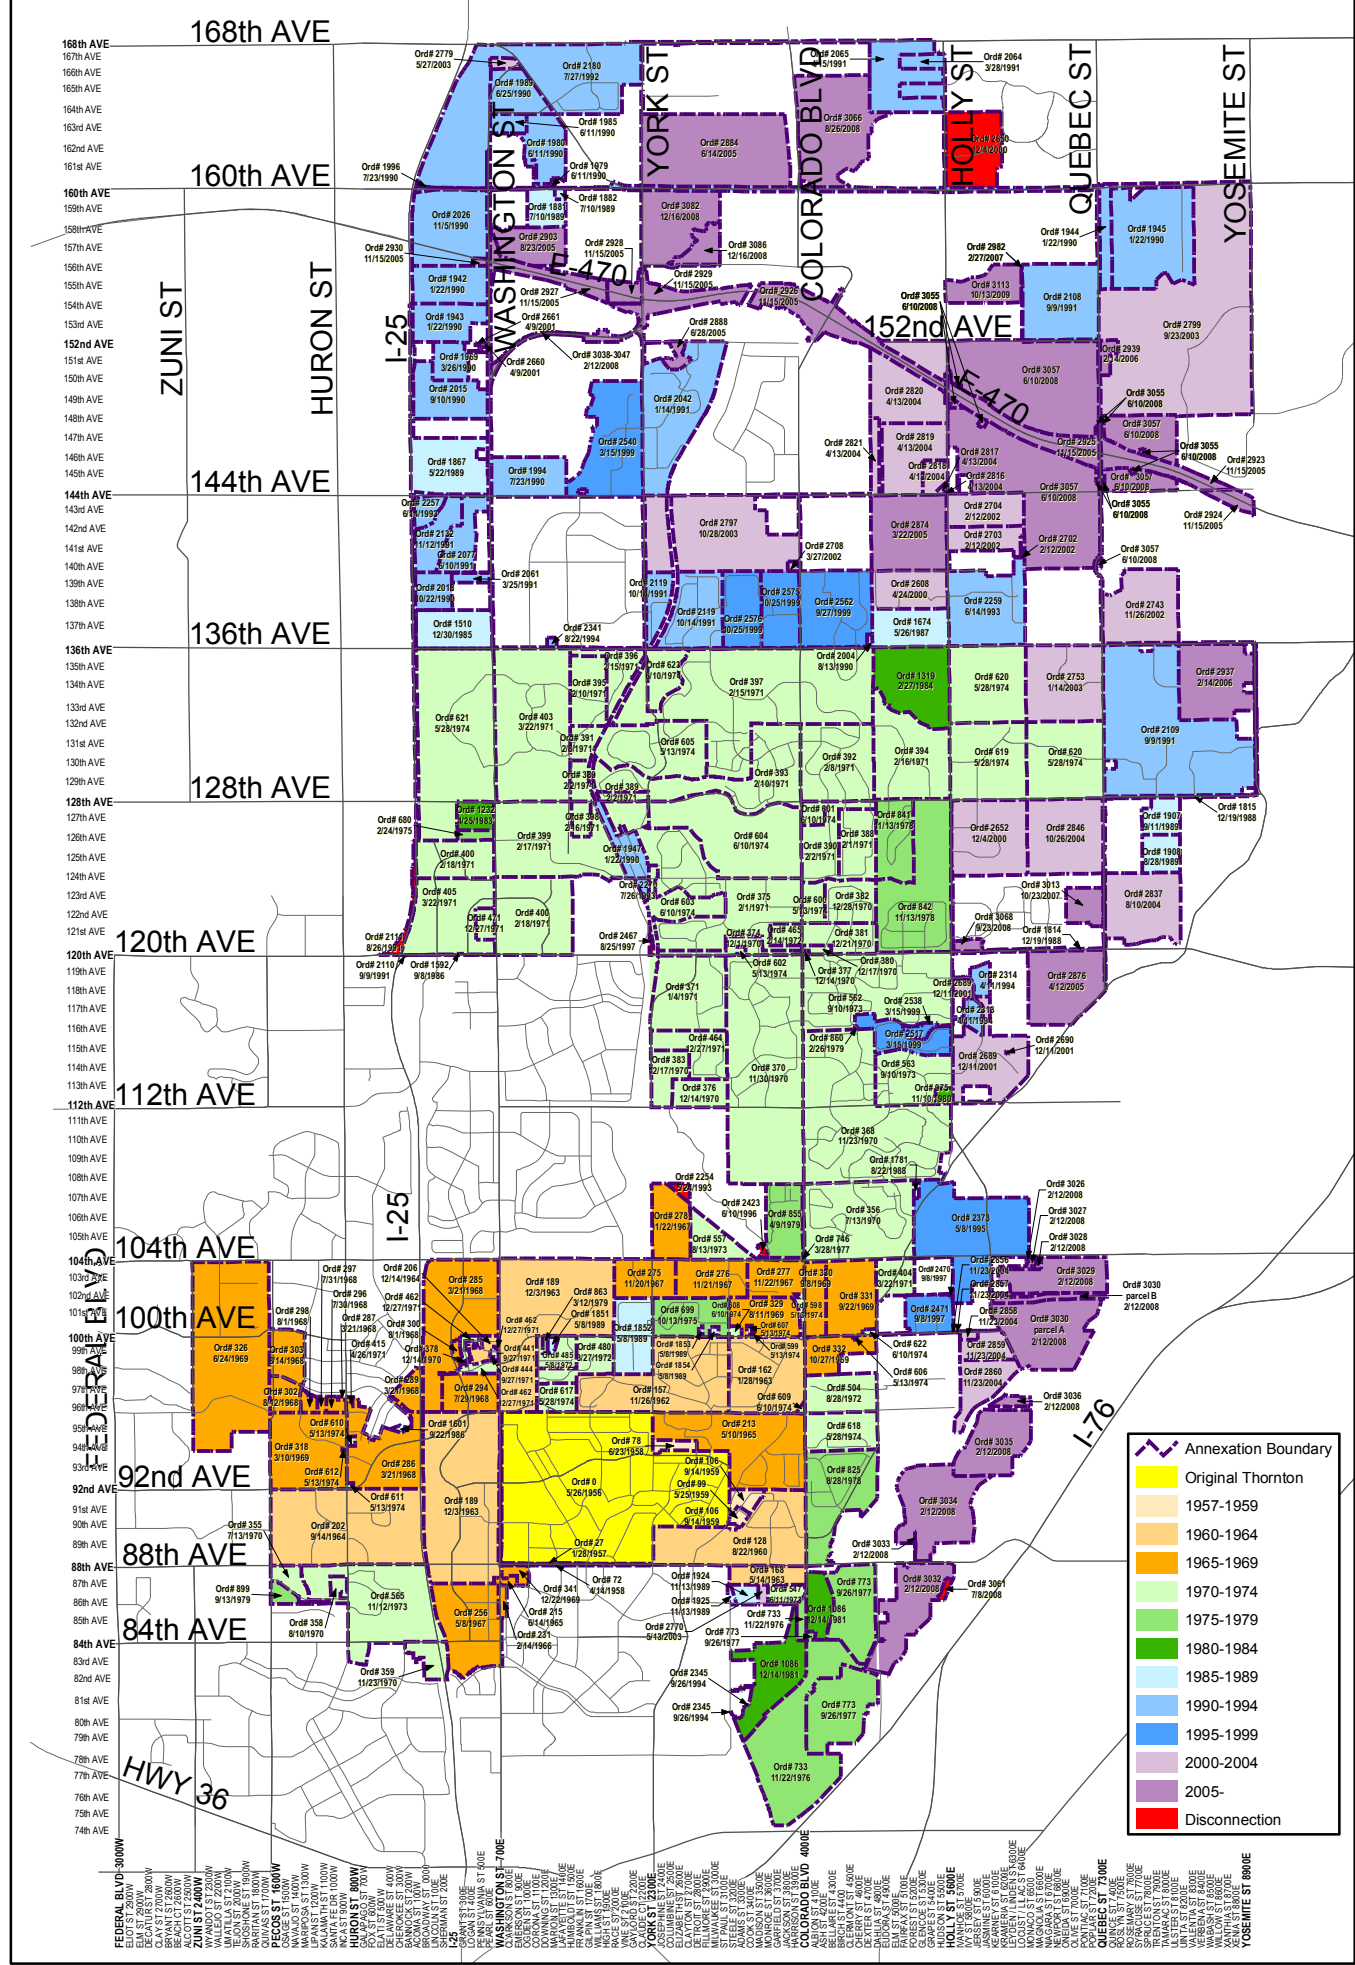

1 in = 1.3 miles

5/2/2011

City of Thornton
9500 Civic Center Drive, Thornton, Colorado 80229. (303) 538-7295

Annexations

Current as of 10/13/2009

Annexation Boundary

- Annexation Boundary
- Original Thornton
- 1957-1959
- 1960-1964
- 1965-1969
- 1970-1974
- 1975-1979
- 1980-1984
- 1985-1989
- 1990-1994
- 1995-1999
- 2000-2004
- 2005
- Disconnection

GIS DATA DISCLAIMER