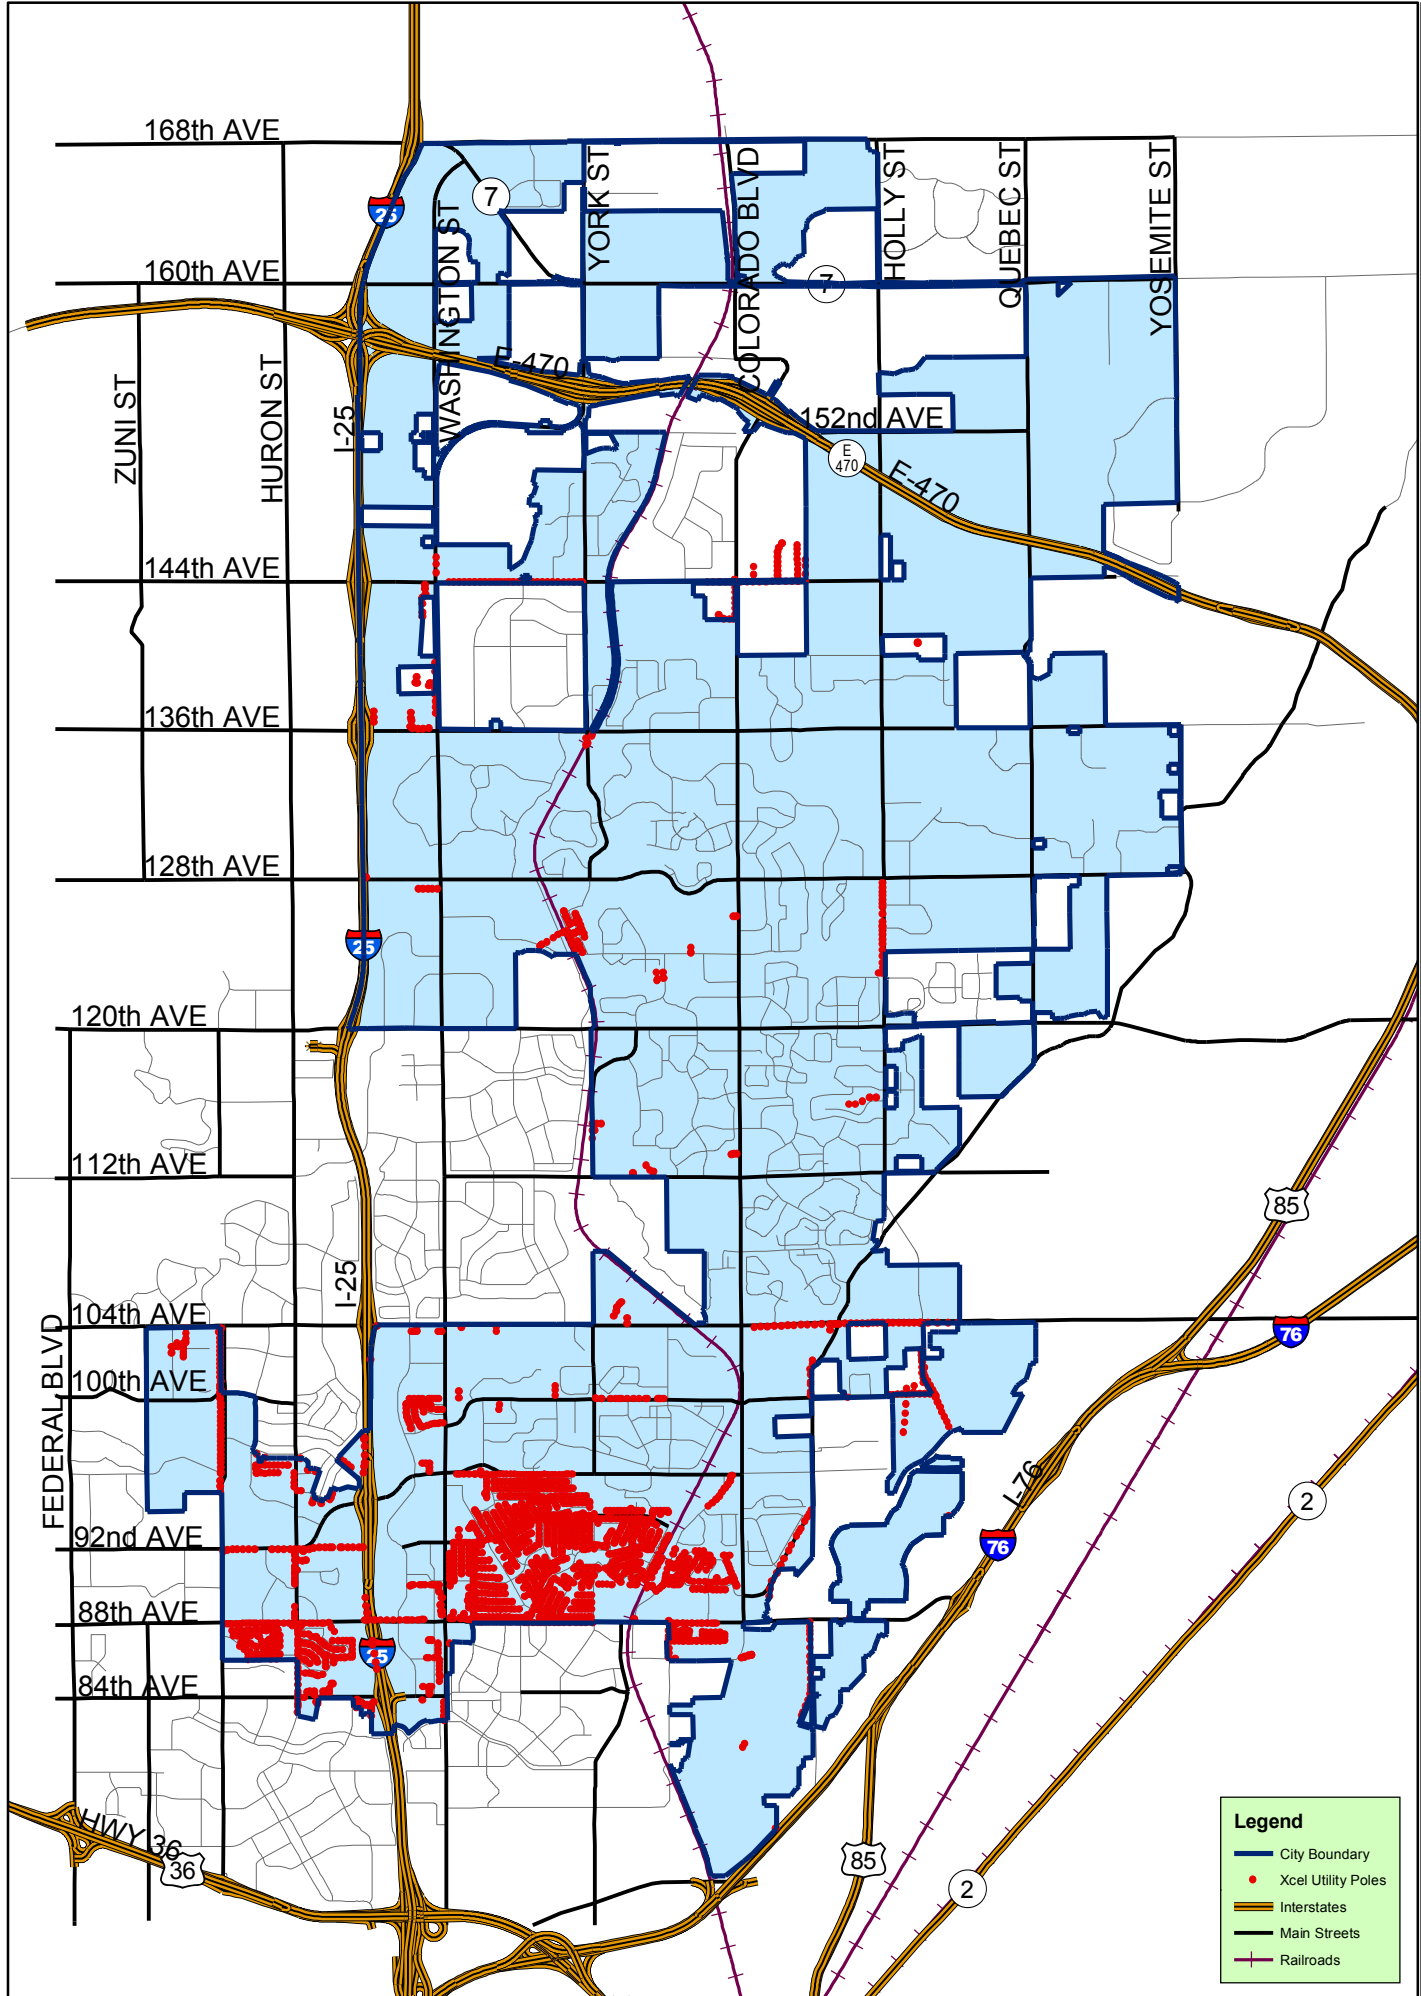

1" = 1.23 miles

Legend

- City Boundary
- Xcel Utility Poles
- Interstates
- Main Streets
- Railroads

City of Thornton
9500 Civic Center Drive, Thornton, Colorado 80229. (303) 538-7295

XCEL ENERGY UTILITY POLE LOCATIONS