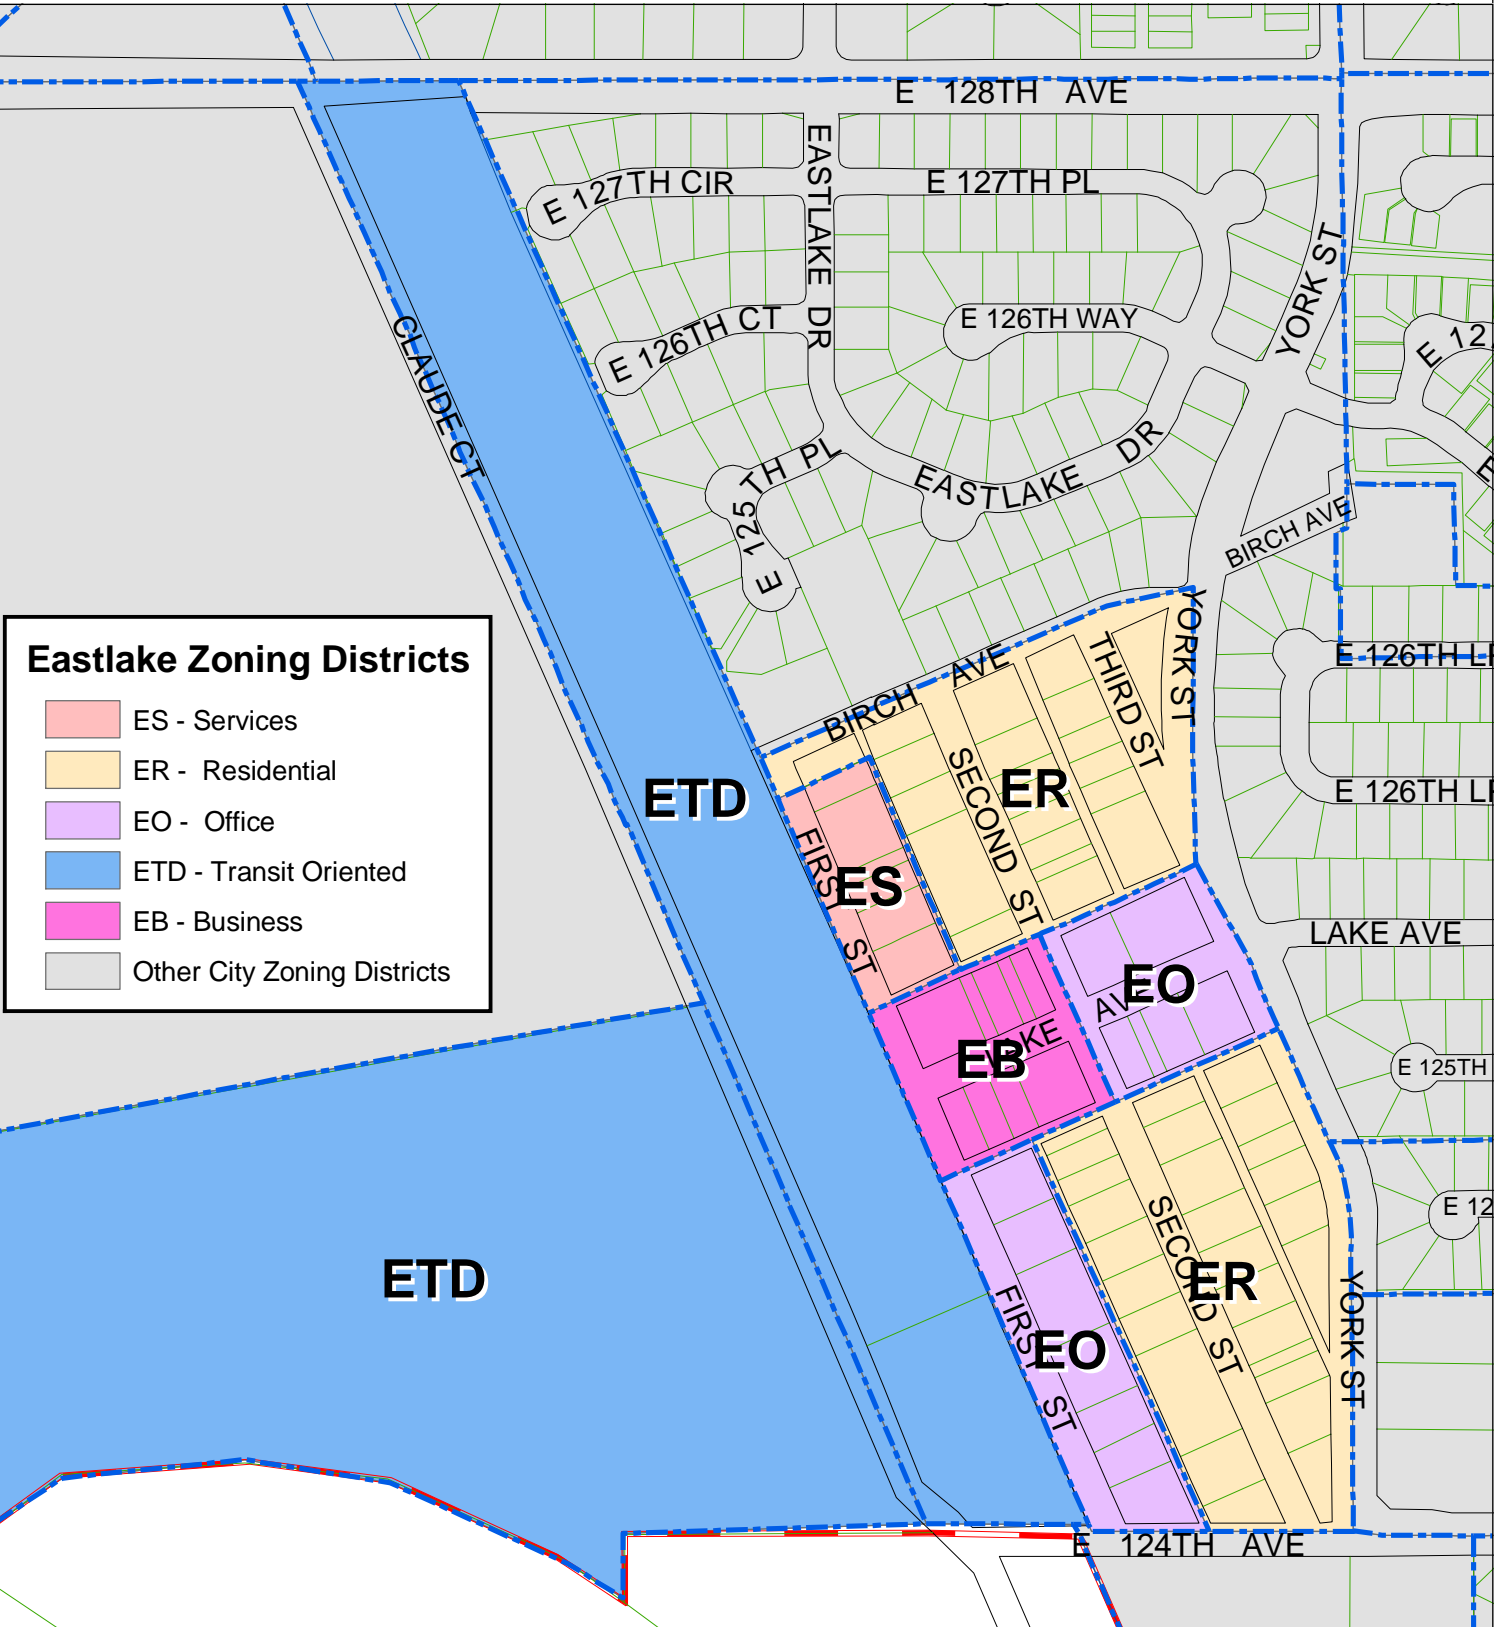

Eastlake Zoning Districts

City of Thornton

Eastlake Zoning Districts

- ES - Services
- ER - Residential
- EO - Office
- ETD - Transit Oriented
- EB - Business
- Other City Zoning Districts

CITY OF THORNTON
 9500 CIVIC CENTER DRIVE
 THORNTON, COLORADO 80229-4326
 (303) 538-7295

PROPRIETARY INFORMATION - NOT FOR RESALE
 Digital Data Produced by the City of Thornton GIS Project. This map is representational only, and does not determine exact locations or boundaries of any districts or properties. It is not intended to be relied upon for any legal descriptions or other land use documents.

September 1, 2004

1 inch equals 350 feet

S:\ArcGIS\StandardMaps\Web_EastlakeZoning.mxd